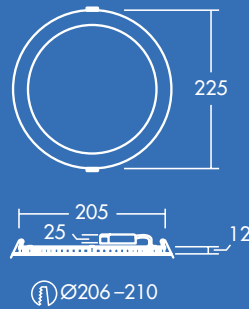

Zoe

Slim downlight

Meet Zoe

Slim and adaptable,
Zoe is perfectly suited
to everyday needs

- Uniform light surface
- Product height of only 12mm: fits various ceiling types
- Choice of 3000 K or 4000 K to suit application use
- Replaces conventional downlights with 1x18 W, 1x26 W and 2x18 W CFL and offers up to 50 % energy saving
- Tool-free installation

1500lm

900lm

600lm

Available in
600, 900 and
1500 lumen
versions

IP44:
splashed water
resistant from
any direction

110, 160 and
210 mm cut-
outs

Save up to
50% energy
compared
to compact
fluorescent
downlights

Ideal for...

Corridors

Reception areas

Offices and
meeting rooms

Schools and
universities

Light source information

- 600lm (8 W), 900lm (12 W) and 1500lm (18 W), up to 85lm/W
- Color temperatures: 4000K and 3000 K
- 35 000 hour rated life (@L70B50, Ta 25°C)
- CRI 80
- McAdam (initial): 4 step

Performance guide

1500 lumens – Corridor

Ceiling height (m)	Luminaire Spacings (m)	Lux Level Average (E_m)	Uniformity (U_o)	UGR
2.4	1.2	310 lux	0.71	25
	1.8	199 lux	0.71	25
	2.4	157 lux	0.73	25
	3.0	124 lux	0.66	25
	3.6	105 lux	0.73	25
2.7	1.2	274 lux	0.68	25
	1.8	183 lux	0.68	25
	2.4	138 lux	0.72	25
	3.0	114 lux	0.65	25
	3.6	97.1 lux	0.72	25
3.0	1.2	266 lux	0.70	25
	1.8	178 lux	0.70	25
	2.4	134 lux	0.71	25
	3.0	105 lux	0.66	25
	3.6	89.4 lux	0.72	25