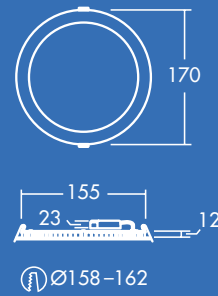

Zoe

Slim downlight

Meet Zoe

Slim and adaptable,
Zoe is perfectly suited
to everyday needs

- Uniform light surface
- Product height of only 12mm: fits various ceiling types
- Choice of 3000 K or 4000 K to suit application use
- Replaces conventional downlights with 1x18 W, 1x26 W and 2x18 W CFL and offers up to 50 % energy saving
- Tool-free installation

1500lm

900lm

600lm

Available in
600, 900 and
1500 lumen
versions

IP44:
splashed water
resistant from
any direction

110, 160 and
210 mm cut-
outs

Save up to
50% energy
compared
to compact
fluorescent
downlights

Ideal for...

Corridors

Reception areas

Offices and
meeting rooms

Schools and
universities

Light source information

- 600lm (8 W), 900lm (12 W) and 1500lm (18 W), up to 85lm/W
- Color temperatures: 4000K and 3000 K
- 35 000 hour rated life (@L70B50, Ta 25°C)
- CRI 80
- McAdam (initial): 4 step

Performance guide

1500 lumens – Corridor

Ceiling height (m)	Luminaire Spacings (m)	Lux Level Average (E_m)	Uniformity (U_o)	UGR
2.4	1.2	310 lux	0.71	25
	1.8	199 lux	0.71	25
	2.4	157 lux	0.73	25
	3.0	124 lux	0.66	25
	3.6	105 lux	0.73	25
2.7	1.2	274 lux	0.68	25
	1.8	183 lux	0.68	25
	2.4	138 lux	0.72	25
	3.0	114 lux	0.65	25
	3.6	97.1 lux	0.72	25
3.0	1.2	266 lux	0.70	25
	1.8	178 lux	0.70	25
	2.4	134 lux	0.71	25
	3.0	105 lux	0.66	25
	3.6	89.4 lux	0.72	25