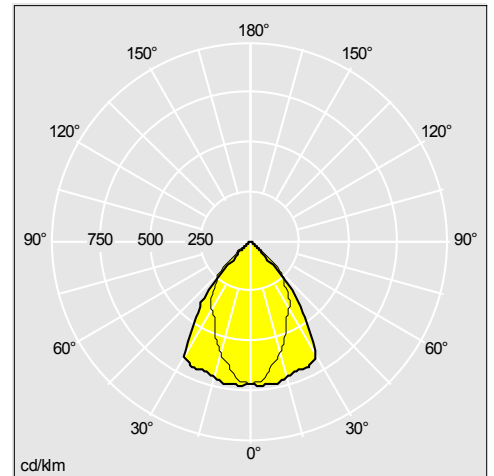

Photographs, line drawings and photometric data are representative only. For specific product detail please select an individual product.

96241491