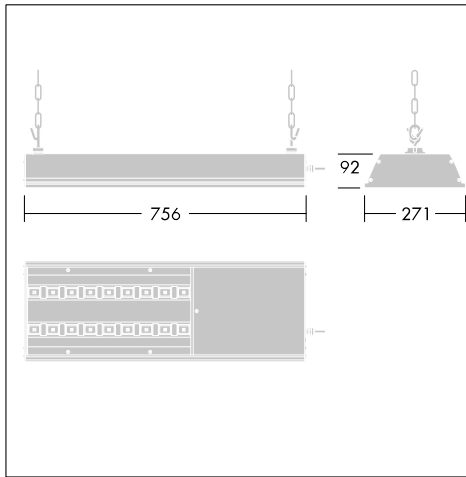

96241491

Material/Finish

Housing: anodised aluminium extrusion with steel powder coated end caps (close to RAL 9006).
Reflector: high grade MIRO 5 aluminium with plastic front cover.

Installation/Mounting

All mounting kits to be ordered separately and clip tool free onto the back of the body. For chain suspension use kit 96241507, trunking mounting via 20mm holes use kit 96241497, catenary suspension use kit 96241515. To mechanically join two luminaires together both a mounting kit (options from above) and accessory 96241508 need to be ordered. A 2.5mm² piano key terminal block is accessed via a sliding gear tray cover offering two 20mm cable entries. Integral sensor versions offer movement detection as well as daylight control and can be mounted up to 16m heights. Hand held programmer (96102983) can be used from the floor to customise sensor settings. Emergency versions suitable for maximum ambient temperature up to 30°C.

Specification

To specify state:

A LED high bay luminaire made from extruded anodised aluminium, choice of open area or rack optic, electronic gear dimming, sensor or emergency options, LEDs supplied offering 14,000 lumen output, 4000K, 50,000 hours, 93 Lm/W, sliding gear tray cover for quick terminal block access.

As Thorn HiPak Pro LED.